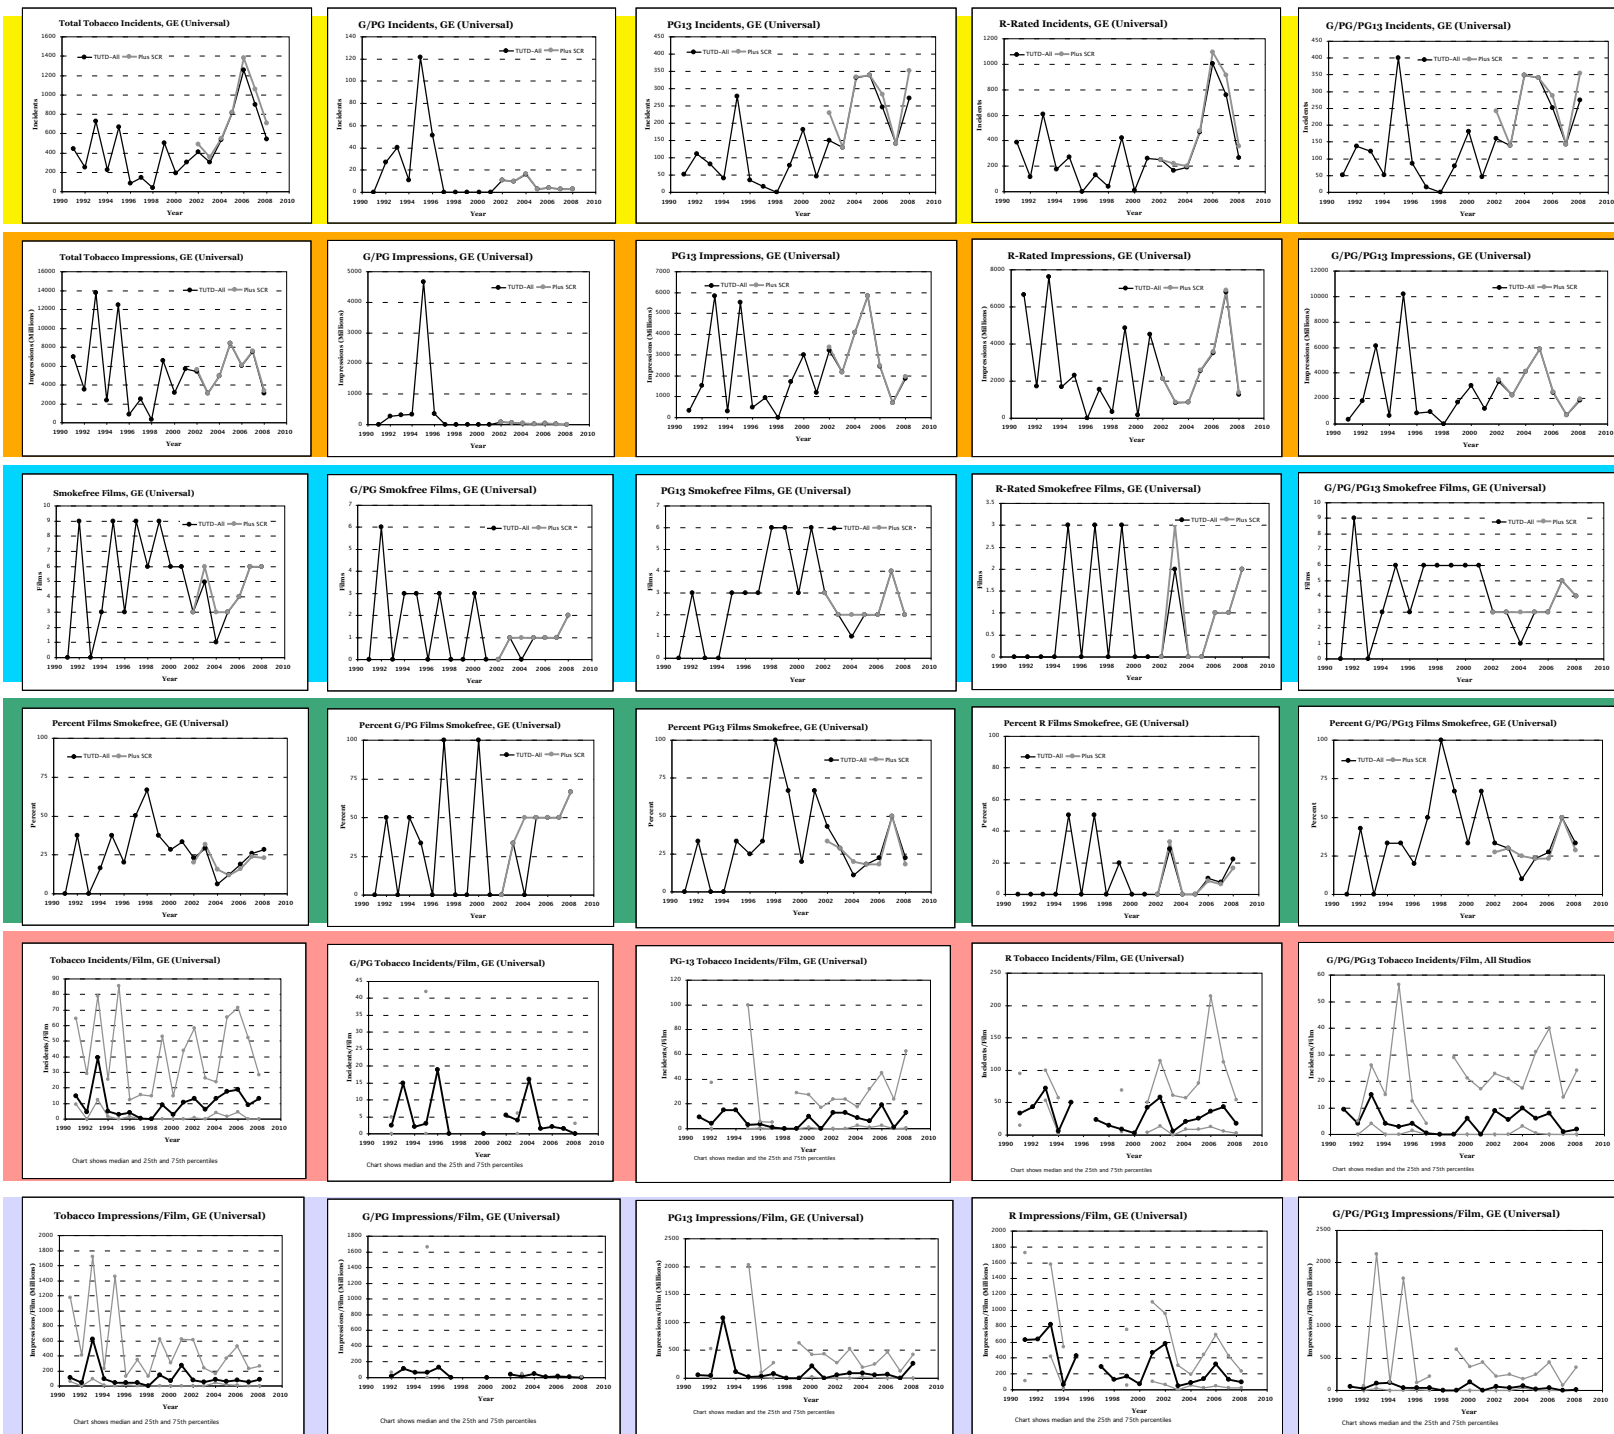

Hurricane (1999) R

Life (1999) R

Ride with the Devil (1999) R

Virus (1999) R

SOURCES: imdbPro.com, screenit.com, scenesmoking.org

For additional charts and methodology, see Titus, K. et al. (2009) Smoking Presentation Trends in U.S. Movies 1991-2008.